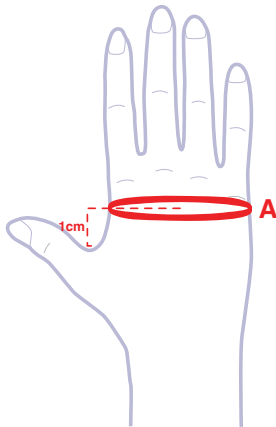

Misure espresse in cm
Measures expressed in cm

Uomo / Man

Taglia / Size		A
USA	EU	
XS	6,5	19,8/20,6
S	7	20,6/21,4
M	8	21,4/22,2
L	9	22,2/23,0
XL	9,5	23,0/23,8
2XL	10	23,8/24,6
3XL	11	24,6/25,4

Misure espresse in cm
Measures expressed in cm

Donna / Lady

Taglia / Size		A
USA	EU	
XS	6	19,0/19,8
S	6,5	19,8/20,6
M	7	20,6/21,4
L	8	21,4/22,2
XL	9	22,2/23,0