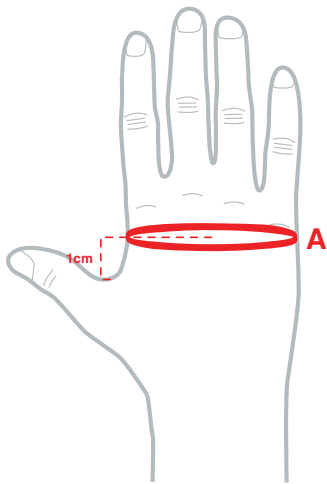

Misure espresse in cm
Measures expressed in cm

Uomo / Man

Taglia / Size		A
USA	EU	
XS	6,5	19,8/20,6
S	7	20,6/21,4
M	8	21,4/22,2
L	9	22,2/23,0
XL	9,5	23,0/23,8
2XL	10	23,8/24,6
3XL	11	24,6/25,4

Misure espresse in cm
Measures expressed in cm

Donna / Lady

Taglia / Size		A
USA	EU	
XS	6	19,0/19,8
S	6,5	19,8/20,6
M	7	20,6/21,4
L	8	21,4/22,2
XL	9	22,2/23,0